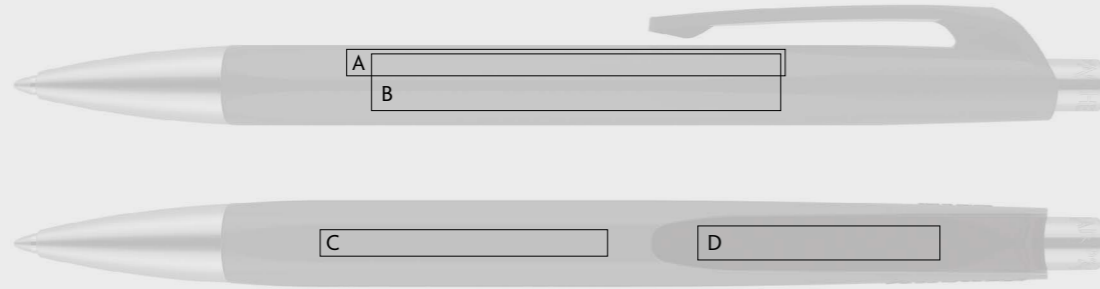

MINIMUM QUANTITIES AND DELIVERIES

Standard colours: 50 pieces
Delivery time: 3 weeks

Other colours: 400 pieces
Other metallic colours: 1500 pieces
Delivery time: 6 weeks

888 INFINITE®

A: 58 x 3.5 mm
B: 55 x 7.5 mm
C: 38 x 3.5 mm
D: 32 x 4.5 mm