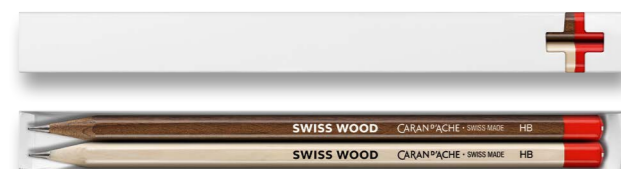

EMBALLAGES (EN OPTION) / VERPACKUNGEN (OPTIONAL) / PACKAGING (OPTIONAL)

100016.442
80 x 10 mm